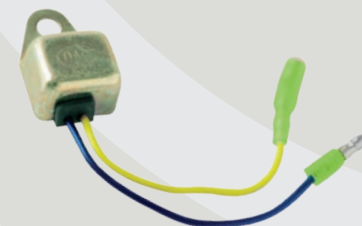

Transistor protezione olio - Oil alert

Modello Model	per motori for engines	per motopompe for water pumps	per generatori for generators
37050-Z010210-0000	R210	RT50ZB26-3.6Q RT80ZB26-3.6Q RT50YB50	R2200
37050-Z010310-0000	R270	—	R5500 R6000